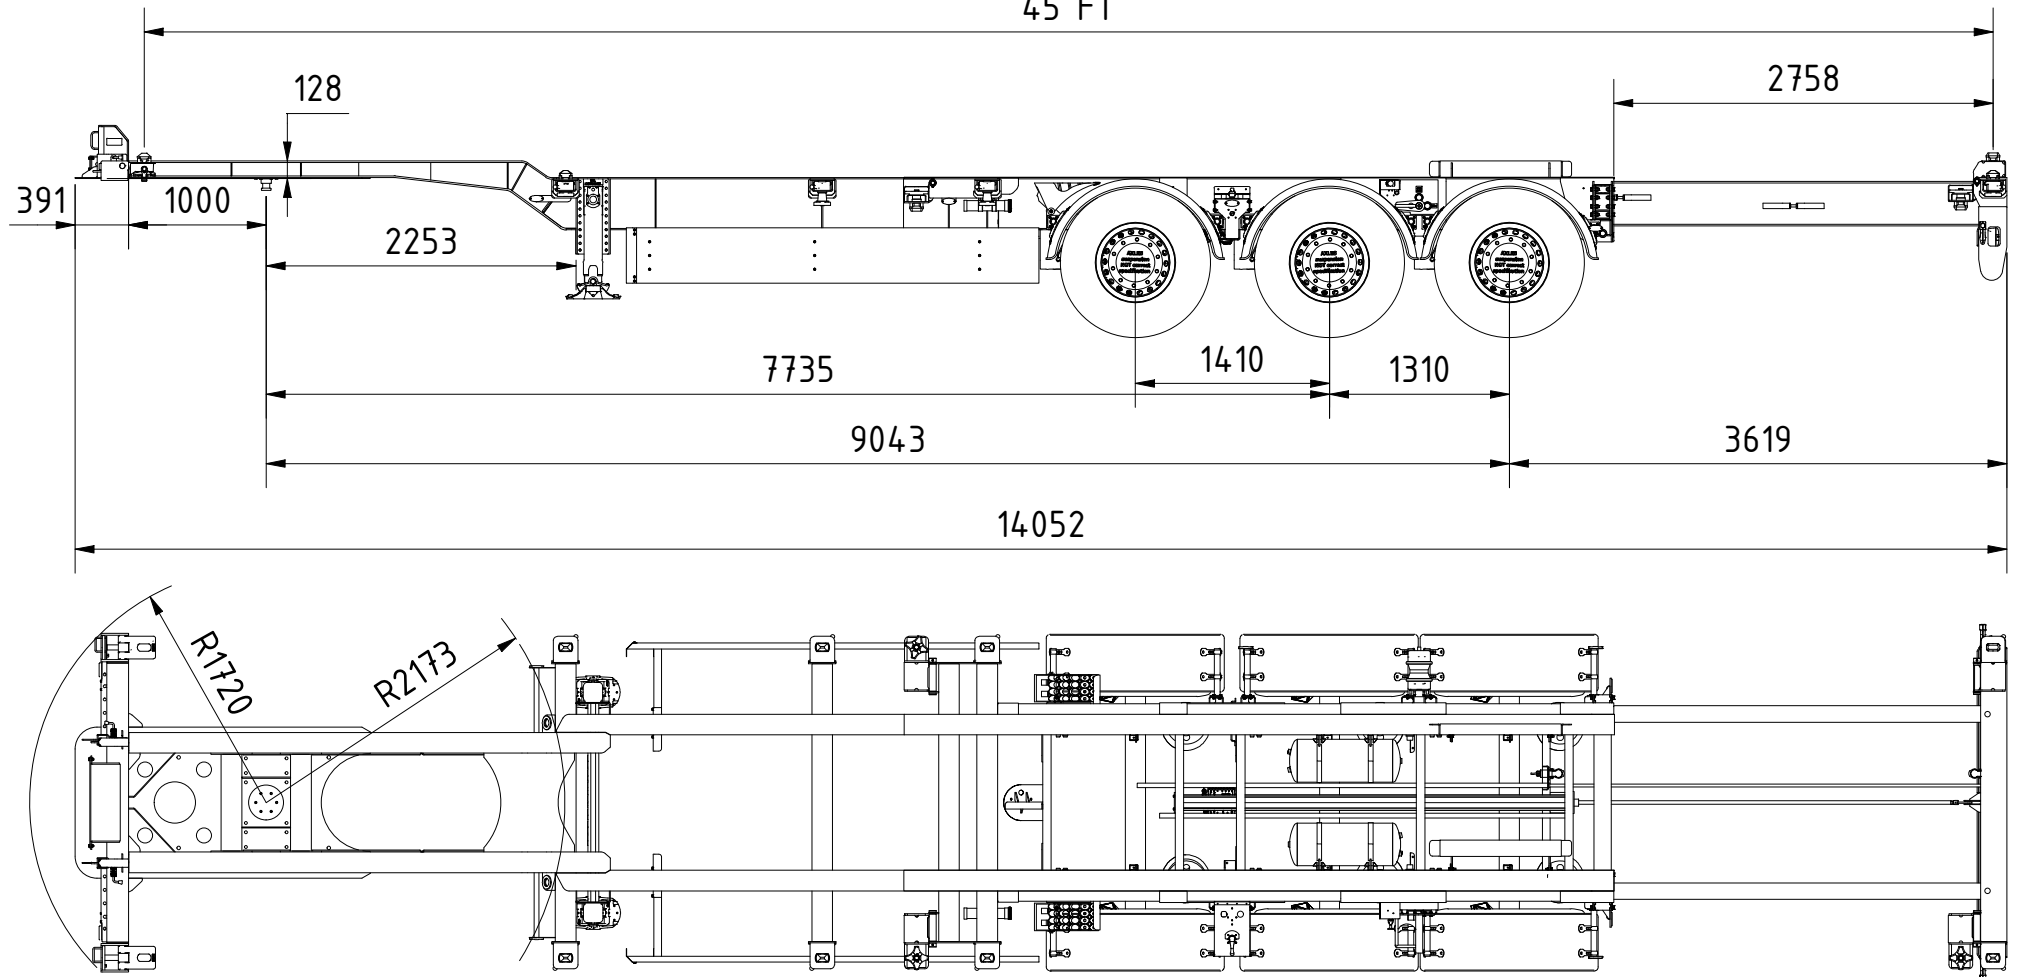

MULTI 900

positie 20 FT BACK

ONLY THE REAR SIDE IS EXTENDABLE

RENDERS TRAILERS NV

MULTI 900

positie 45 FT HC

45 FT

RENDERS TRAILERS NV