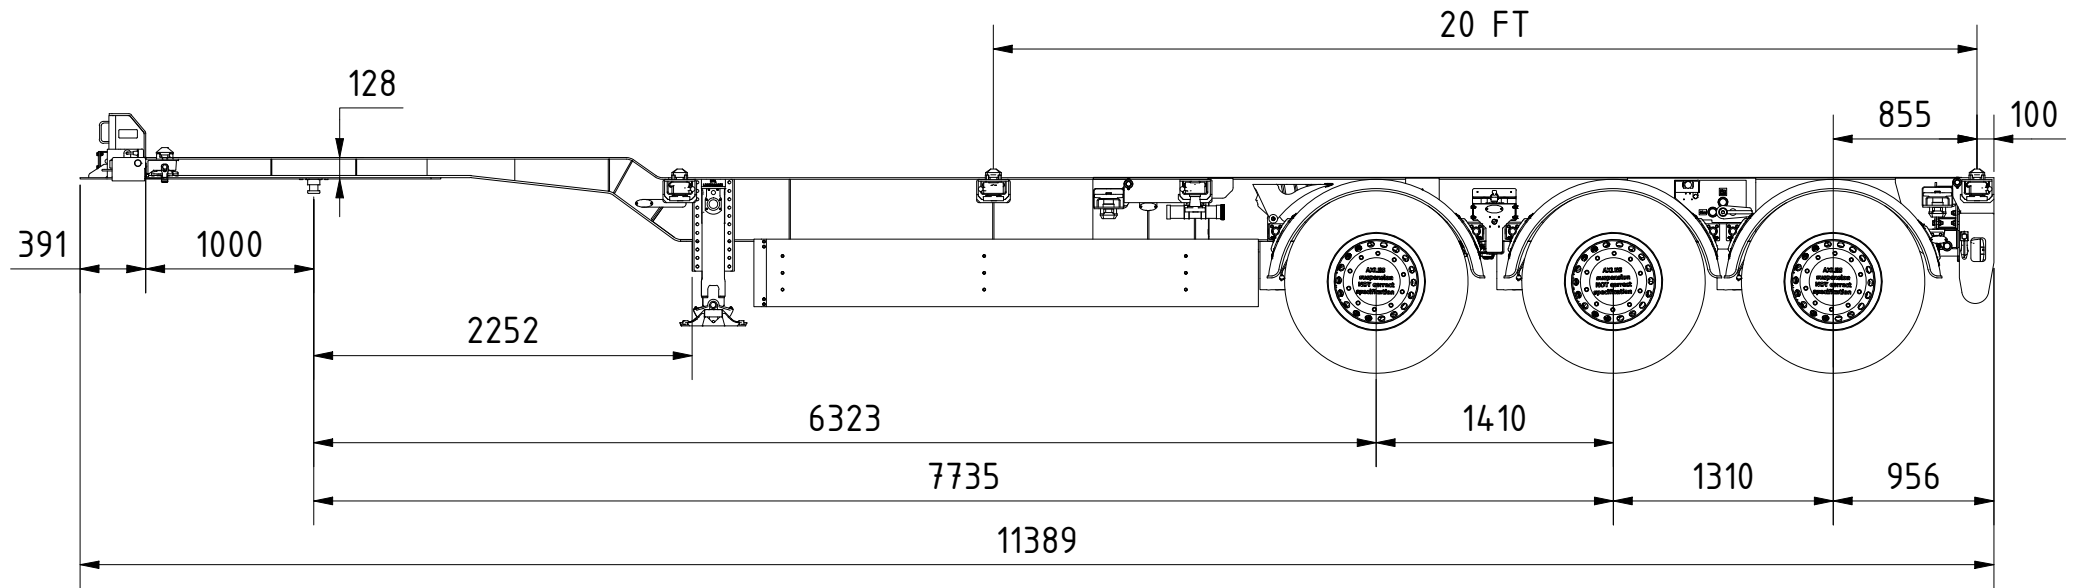

MULTI 900

positie 20 FT BACK

ONLY THE REAR SIDE IS EXTENDABLE

RENDERS TRAILERS NV

MULTI 900

positie 45 FT HC

45 FT

RENDERS TRAILERS NV