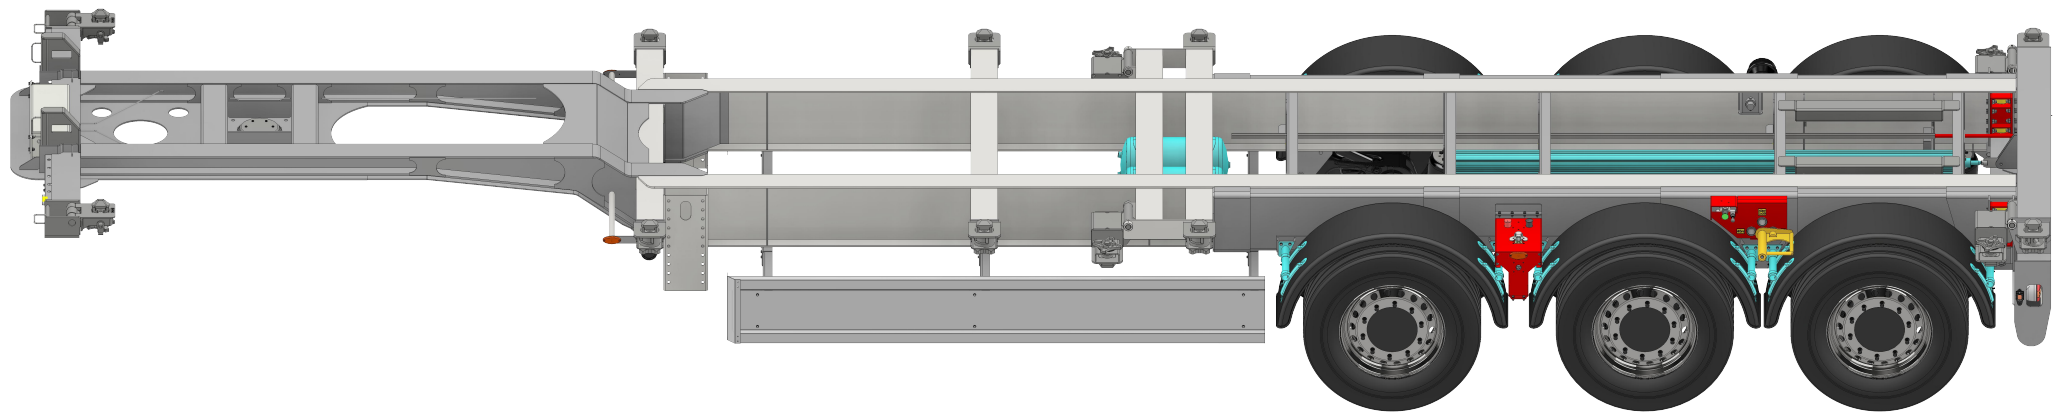

MULTI 900

positie 20 FT BACK

ONLY THE REAR SIDE IS EXTENDABLE

RENDERS TRAILERS NV

MULTI 900

positie 45 FT HC

45 FT

RENDERS TRAILERS NV